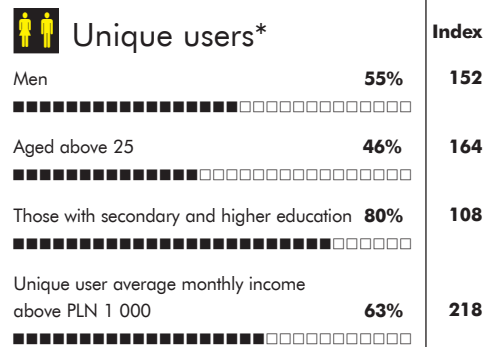

📄 Visitorship and unique users:

- Monthly number of unique users: 70 486*
- Monthly number of site visits – 92 352*
- Number of page views – 2 401 684*

*Megapanel PBI/Gemius study carried out by Polskie Badanie Internetu Sp. z o.o. and Gemius S.A., August 2006